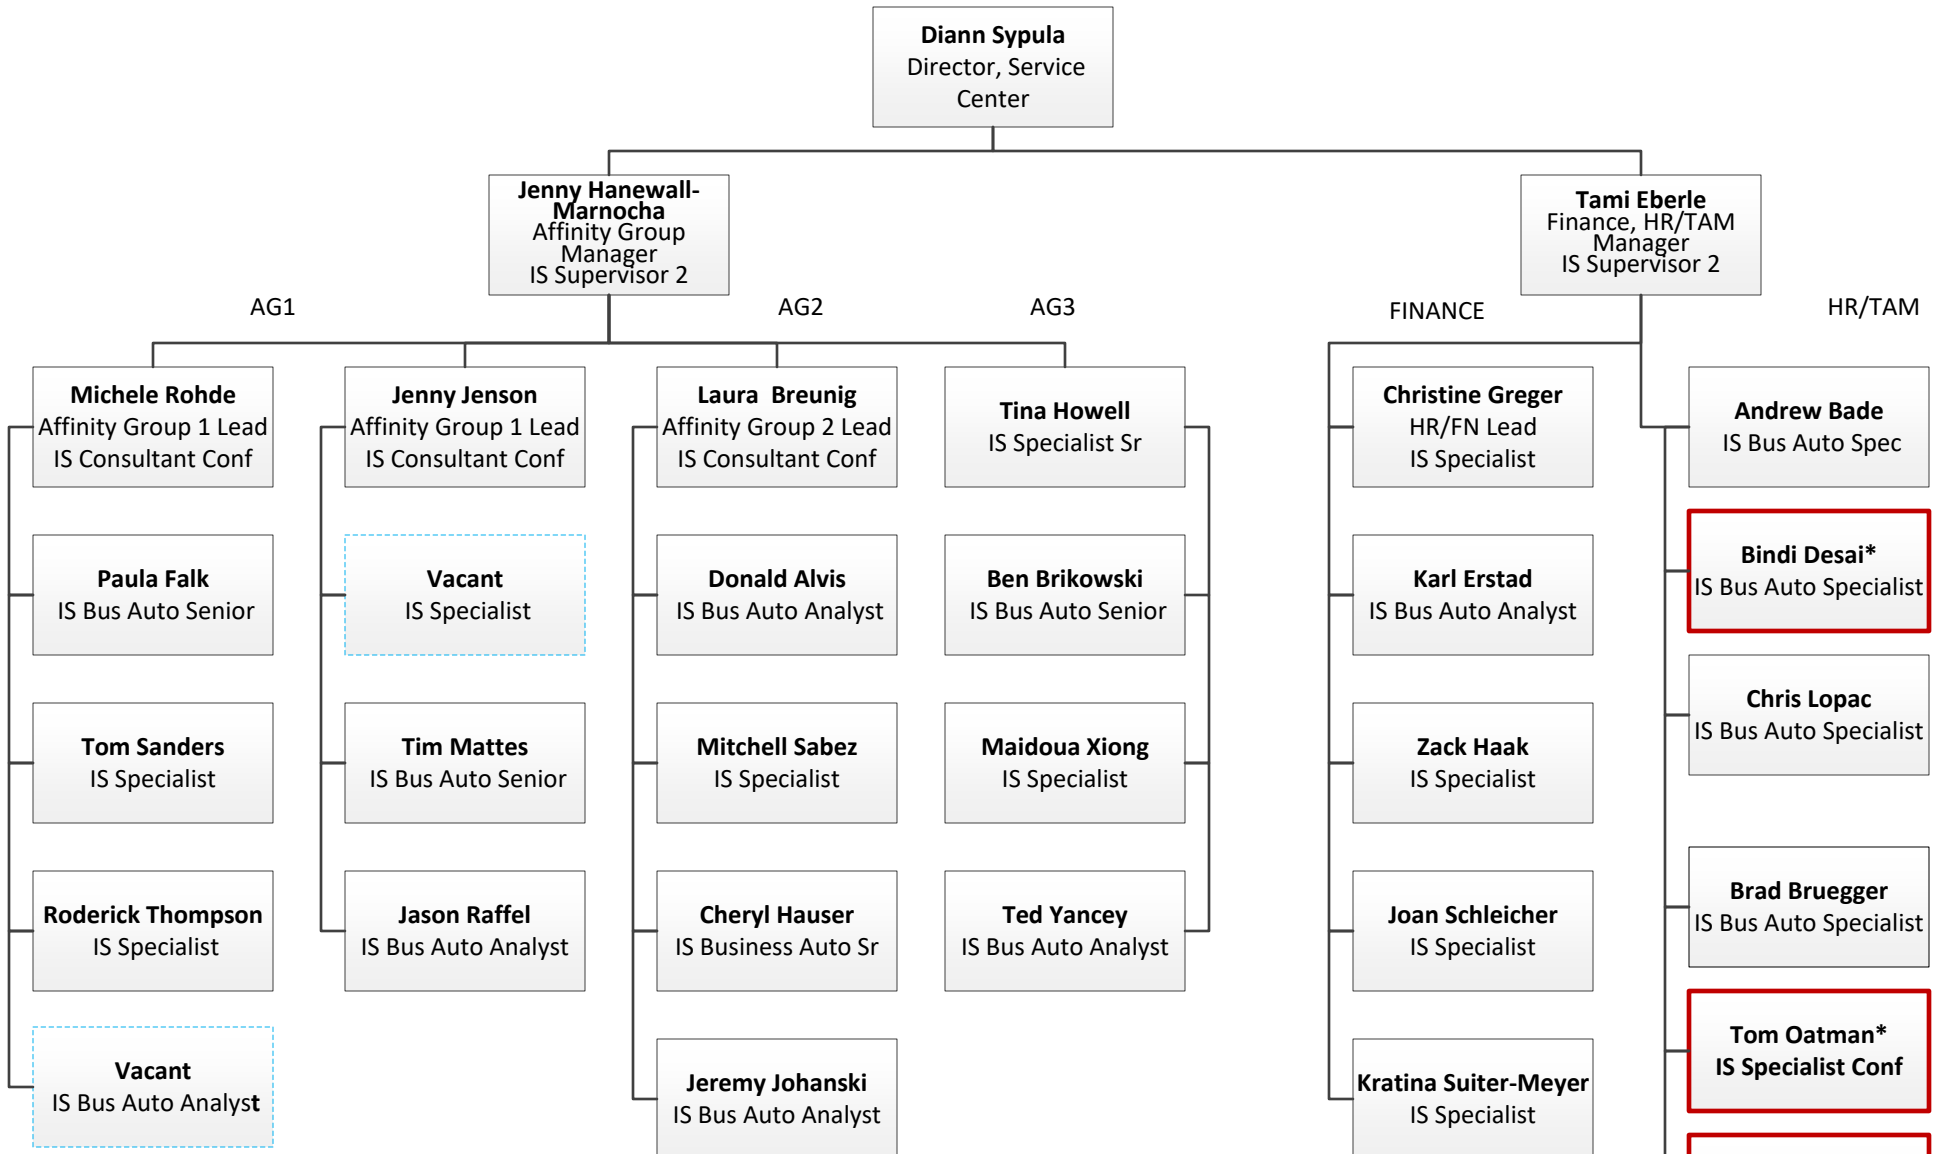

University of Wisconsin System Service Center

University of Wisconsin System Service Center

University of Wisconsin System Service Center

*employees temporary assigned to PUM Project

University of Wisconsin System Service Center

University of Wisconsin System Service Center

*employees temporary assigned
to PUM Project

University of Wisconsin System DoIT