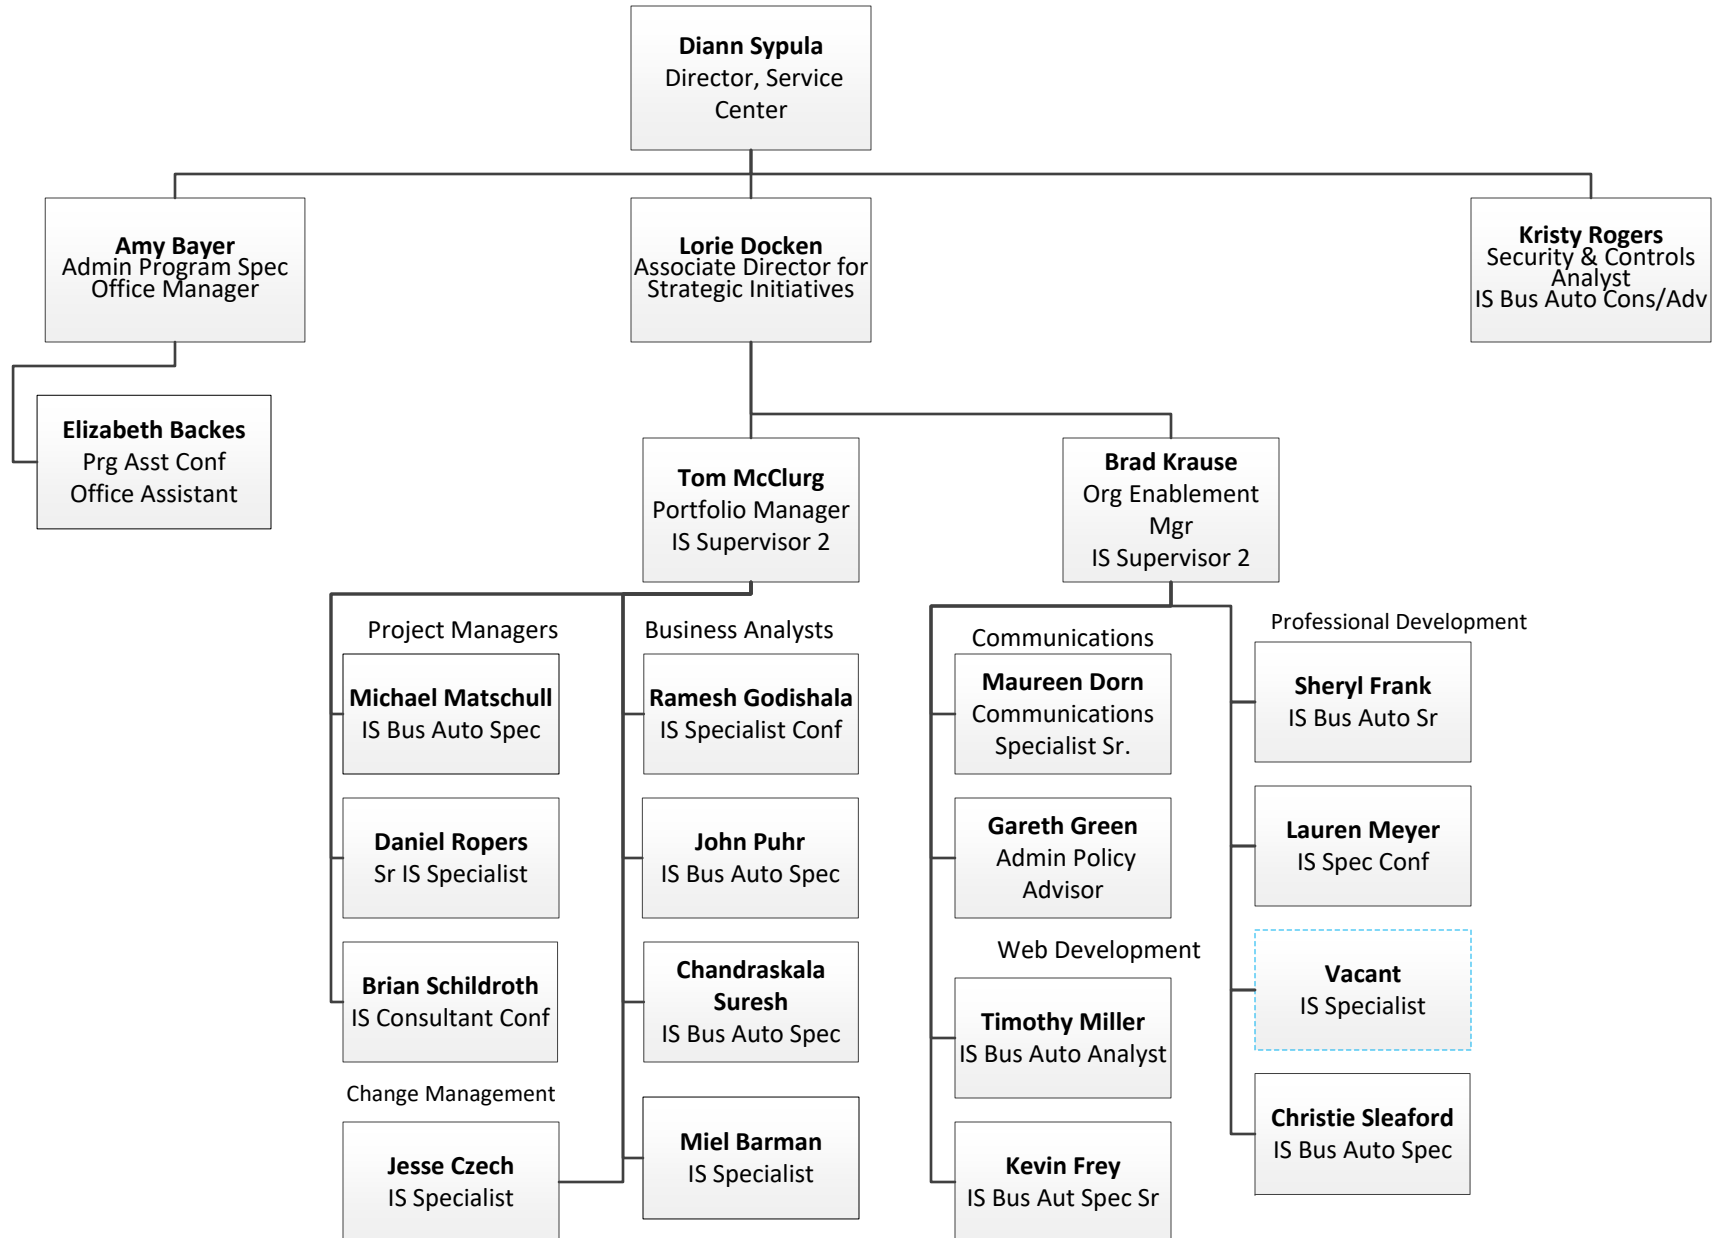

University of Wisconsin System Service Center

University of Wisconsin System Service Center

University of Wisconsin System Service Center

*employees temporary assigned to PUM Project

University of Wisconsin System Service Center

University of Wisconsin System Service Center

*employees temporary assigned
to PUM Project

University of Wisconsin System DoIT