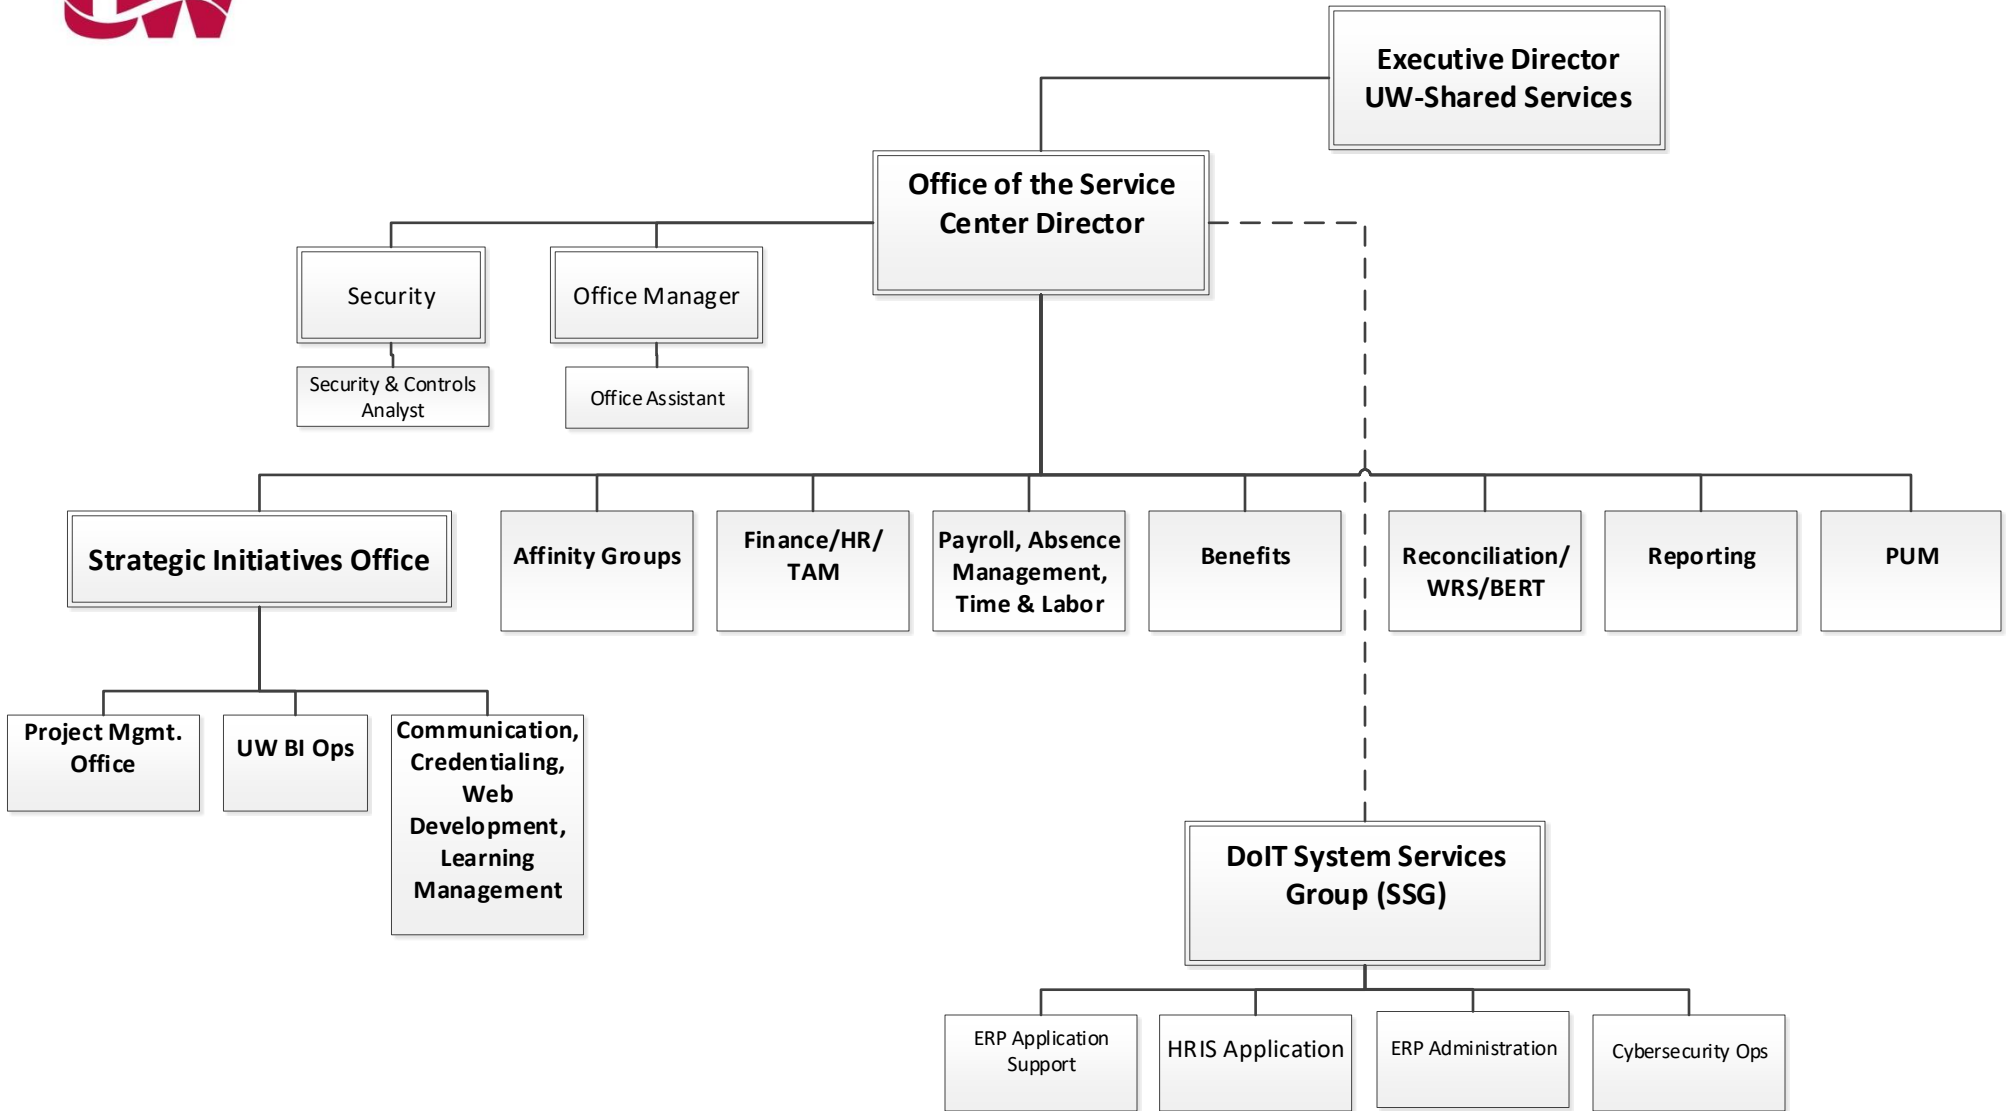

University of Wisconsin System Service Center

University of Wisconsin System Service Center

University of Wisconsin System Service Center

*employees temporary assigned to PUM Project

University of Wisconsin System Service Center

*employees temporary assigned
to PUM Project

University of Wisconsin System Service Center

*employees temporary assigned
to PUM Project

University of Wisconsin System DoIT