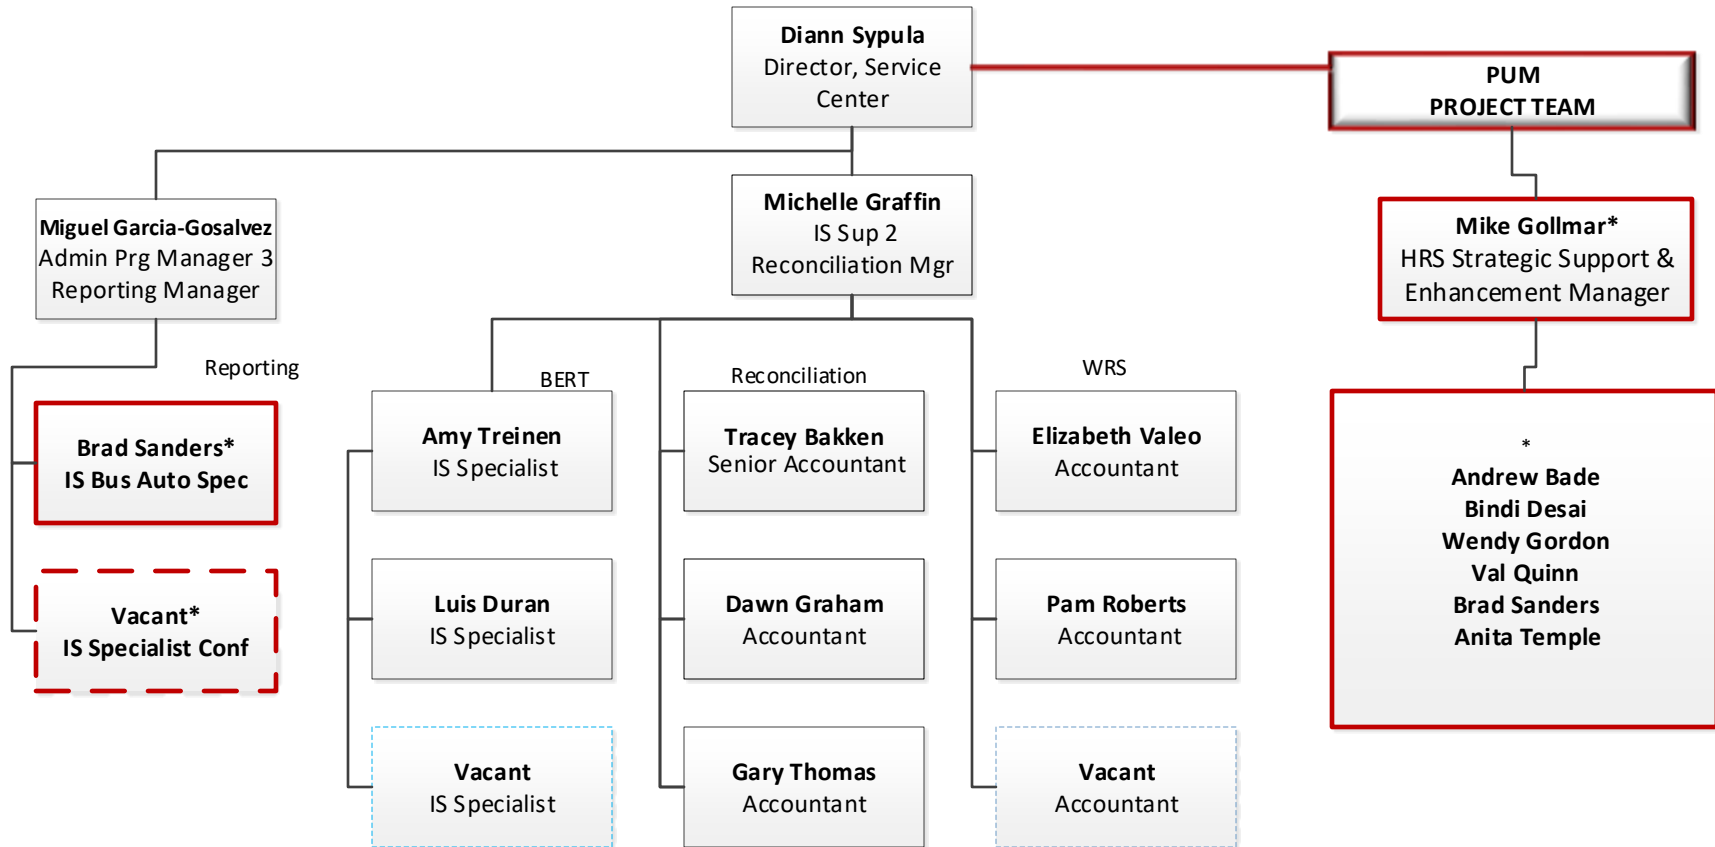

University of Wisconsin System Service Center

University of Wisconsin System Service Center

University of Wisconsin System Service Center

*employees temporary assigned to PUM Project

University of Wisconsin System Service Center

*employees temporary assigned
to PUM Project

University of Wisconsin System Service Center

*employees temporary assigned
to PUM Project

University of Wisconsin System DoIT