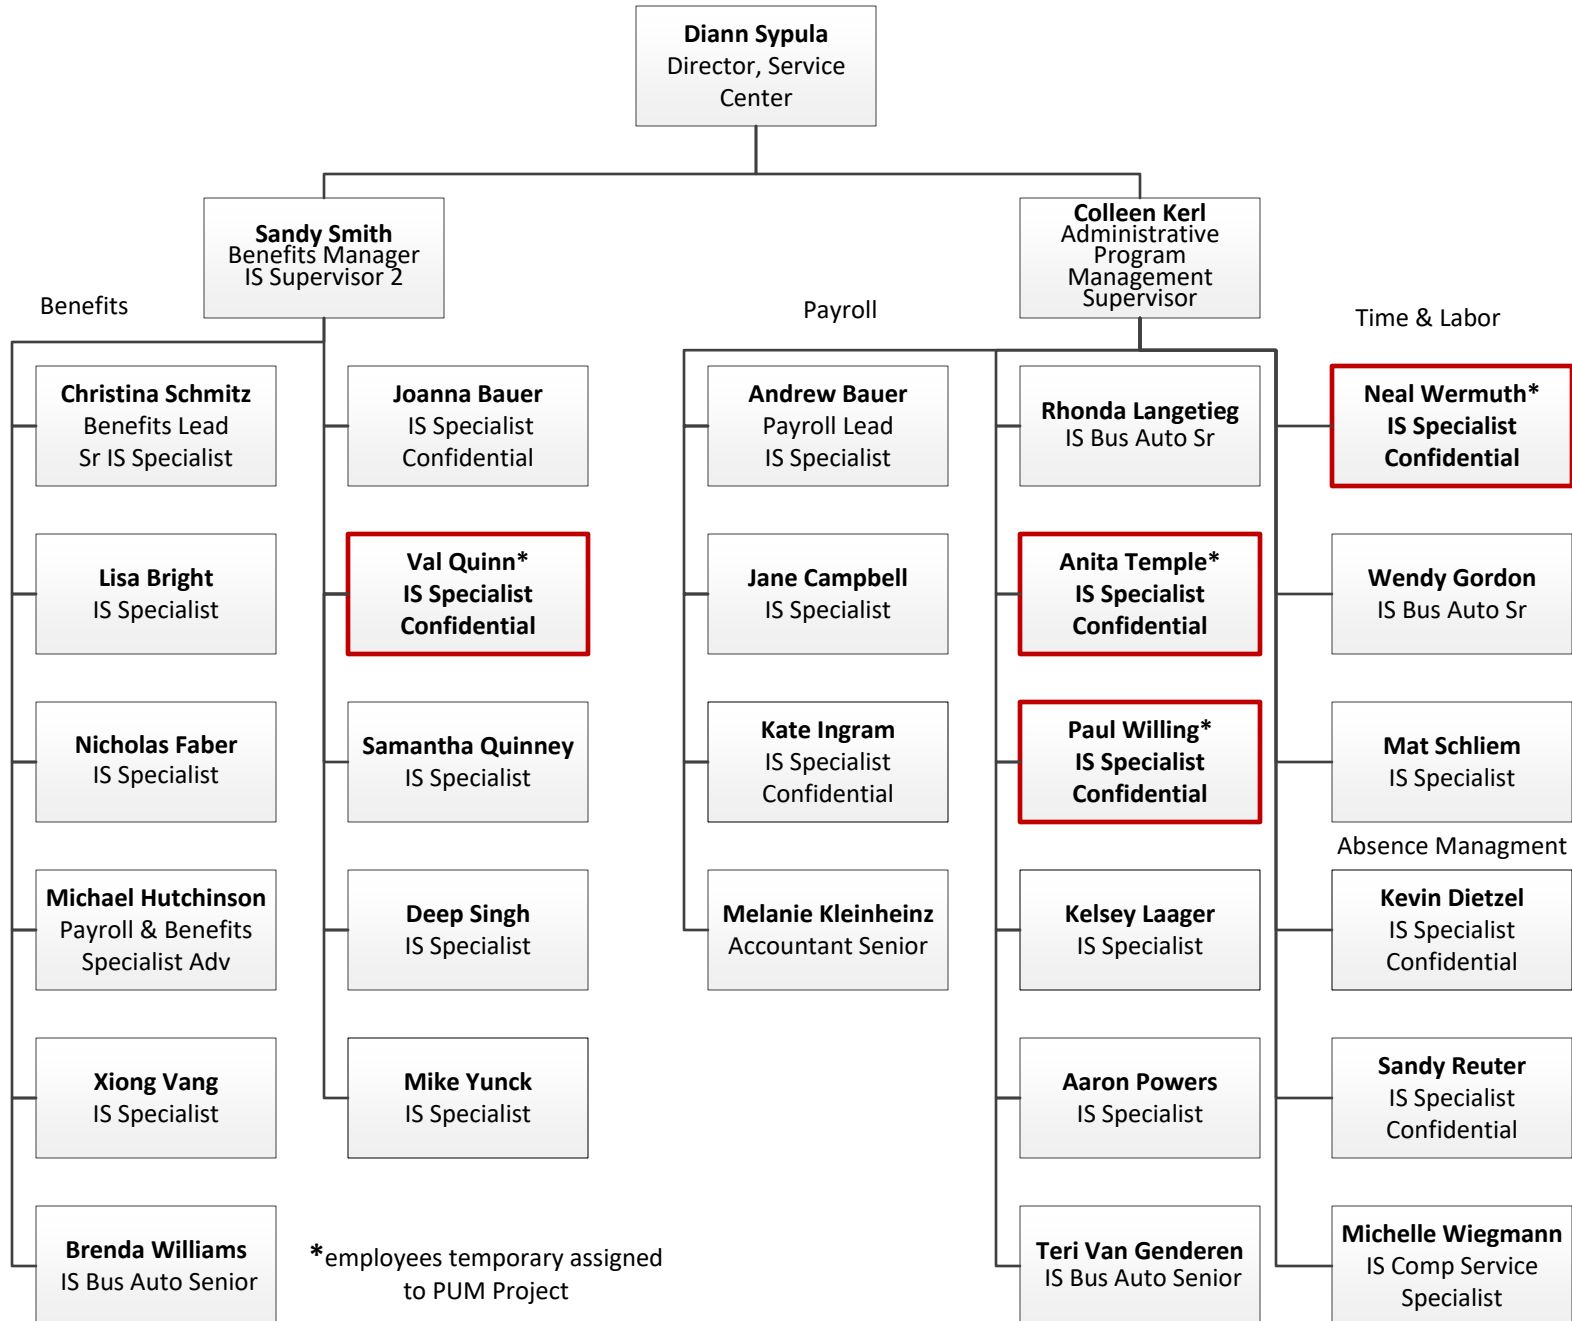

University of Wisconsin System Service Center

University of Wisconsin System Service Center

University of Wisconsin System Service Center

*employees temporary assigned to PUM Project

University of Wisconsin System Service Center

University of Wisconsin System Service Center

*employees temporary assigned
to PUM Project

University of Wisconsin System DoIT