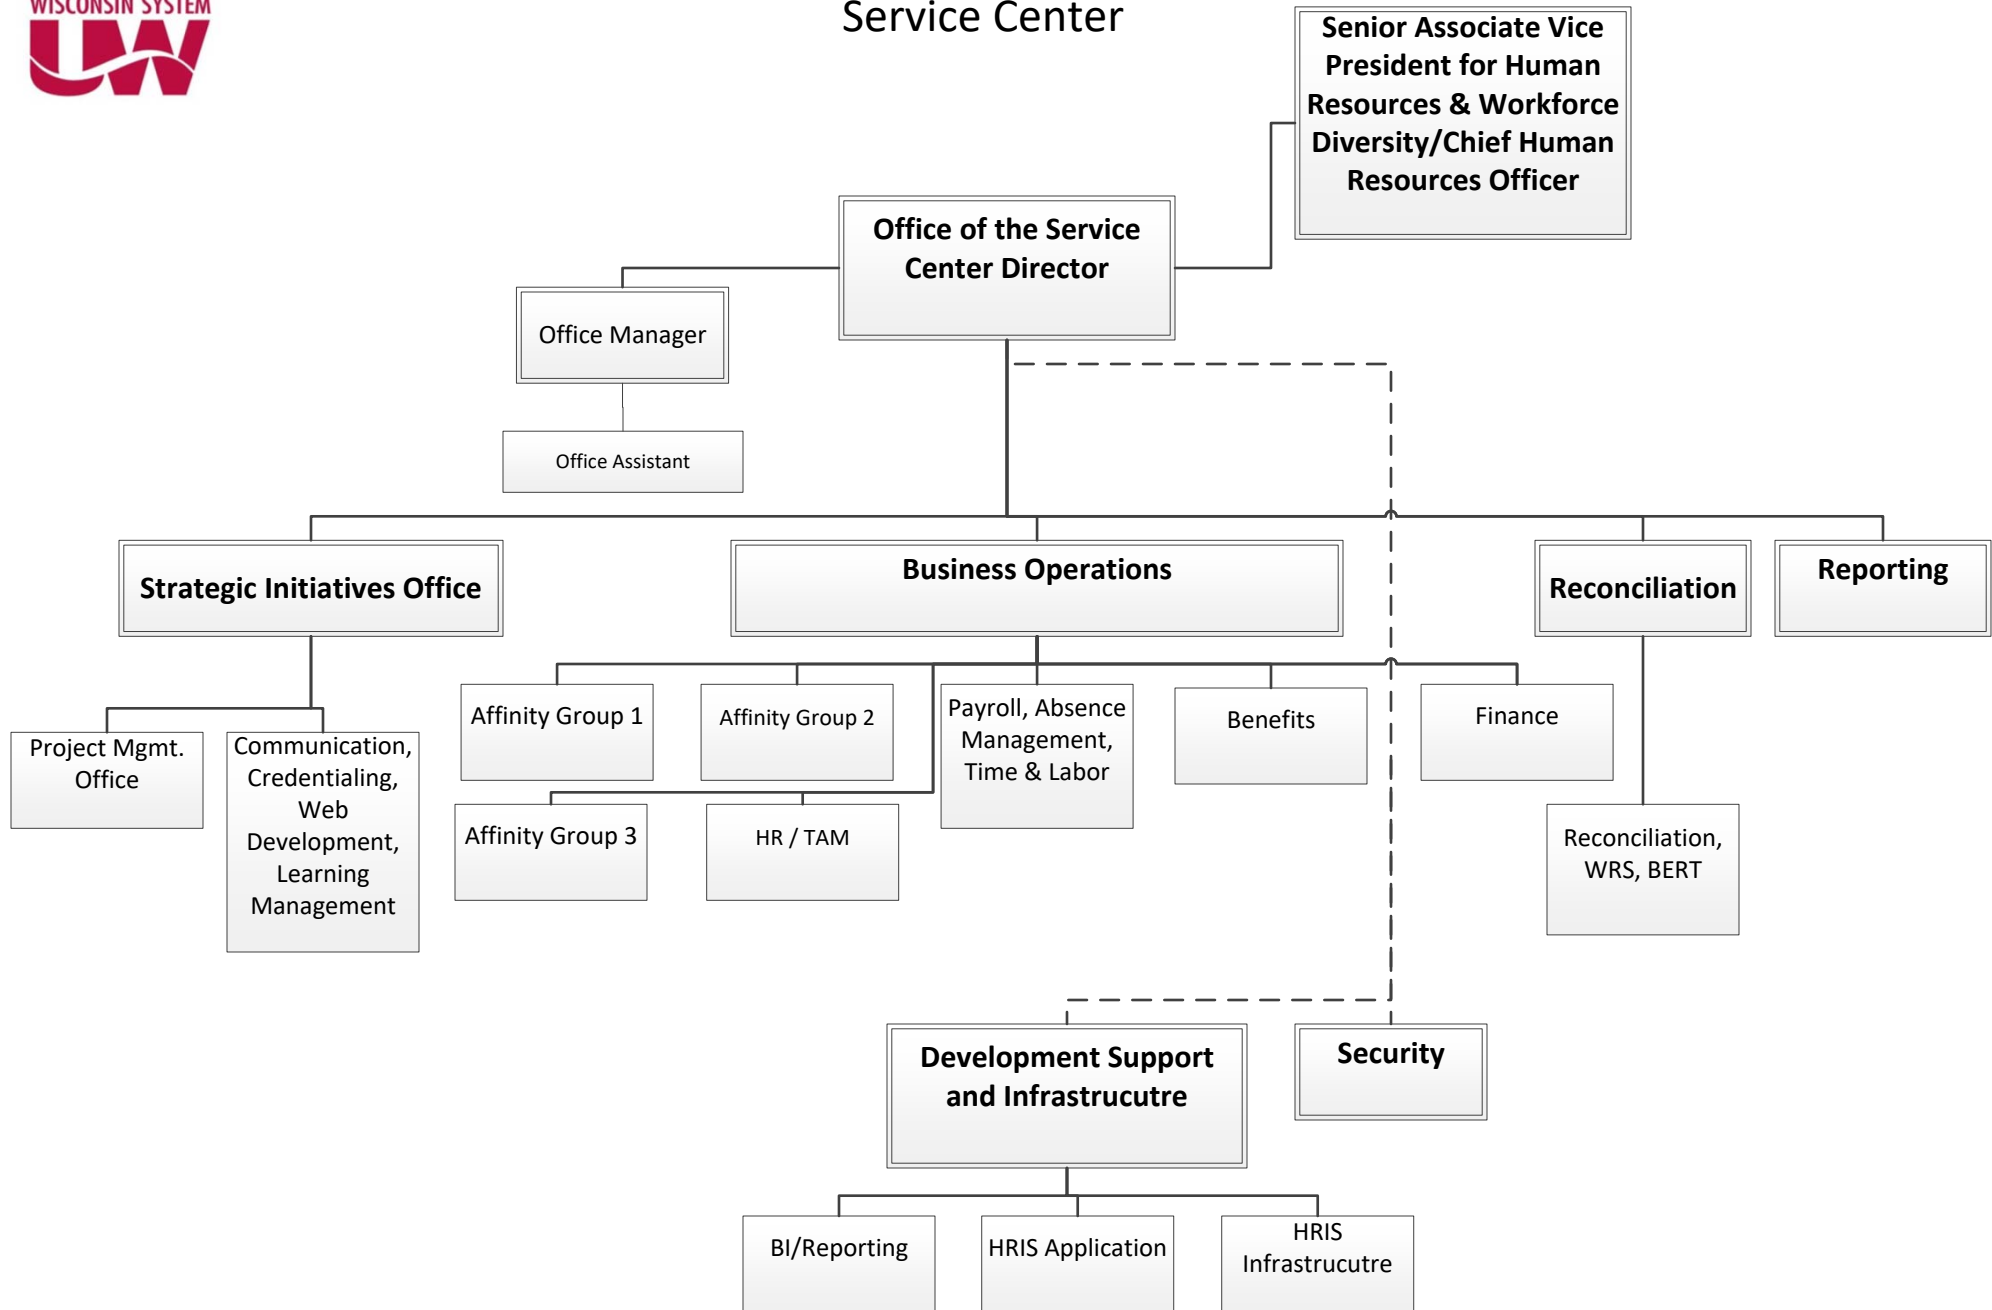

University of Wisconsin System Service Center

University of Wisconsin System Service Center

University of Wisconsin System Service Center

*employees temporary assigned to PUM Project

University of Wisconsin System Service Center

University of Wisconsin System Service Center

*employees temporary assigned
to PUM Project

University of Wisconsin System DoIT