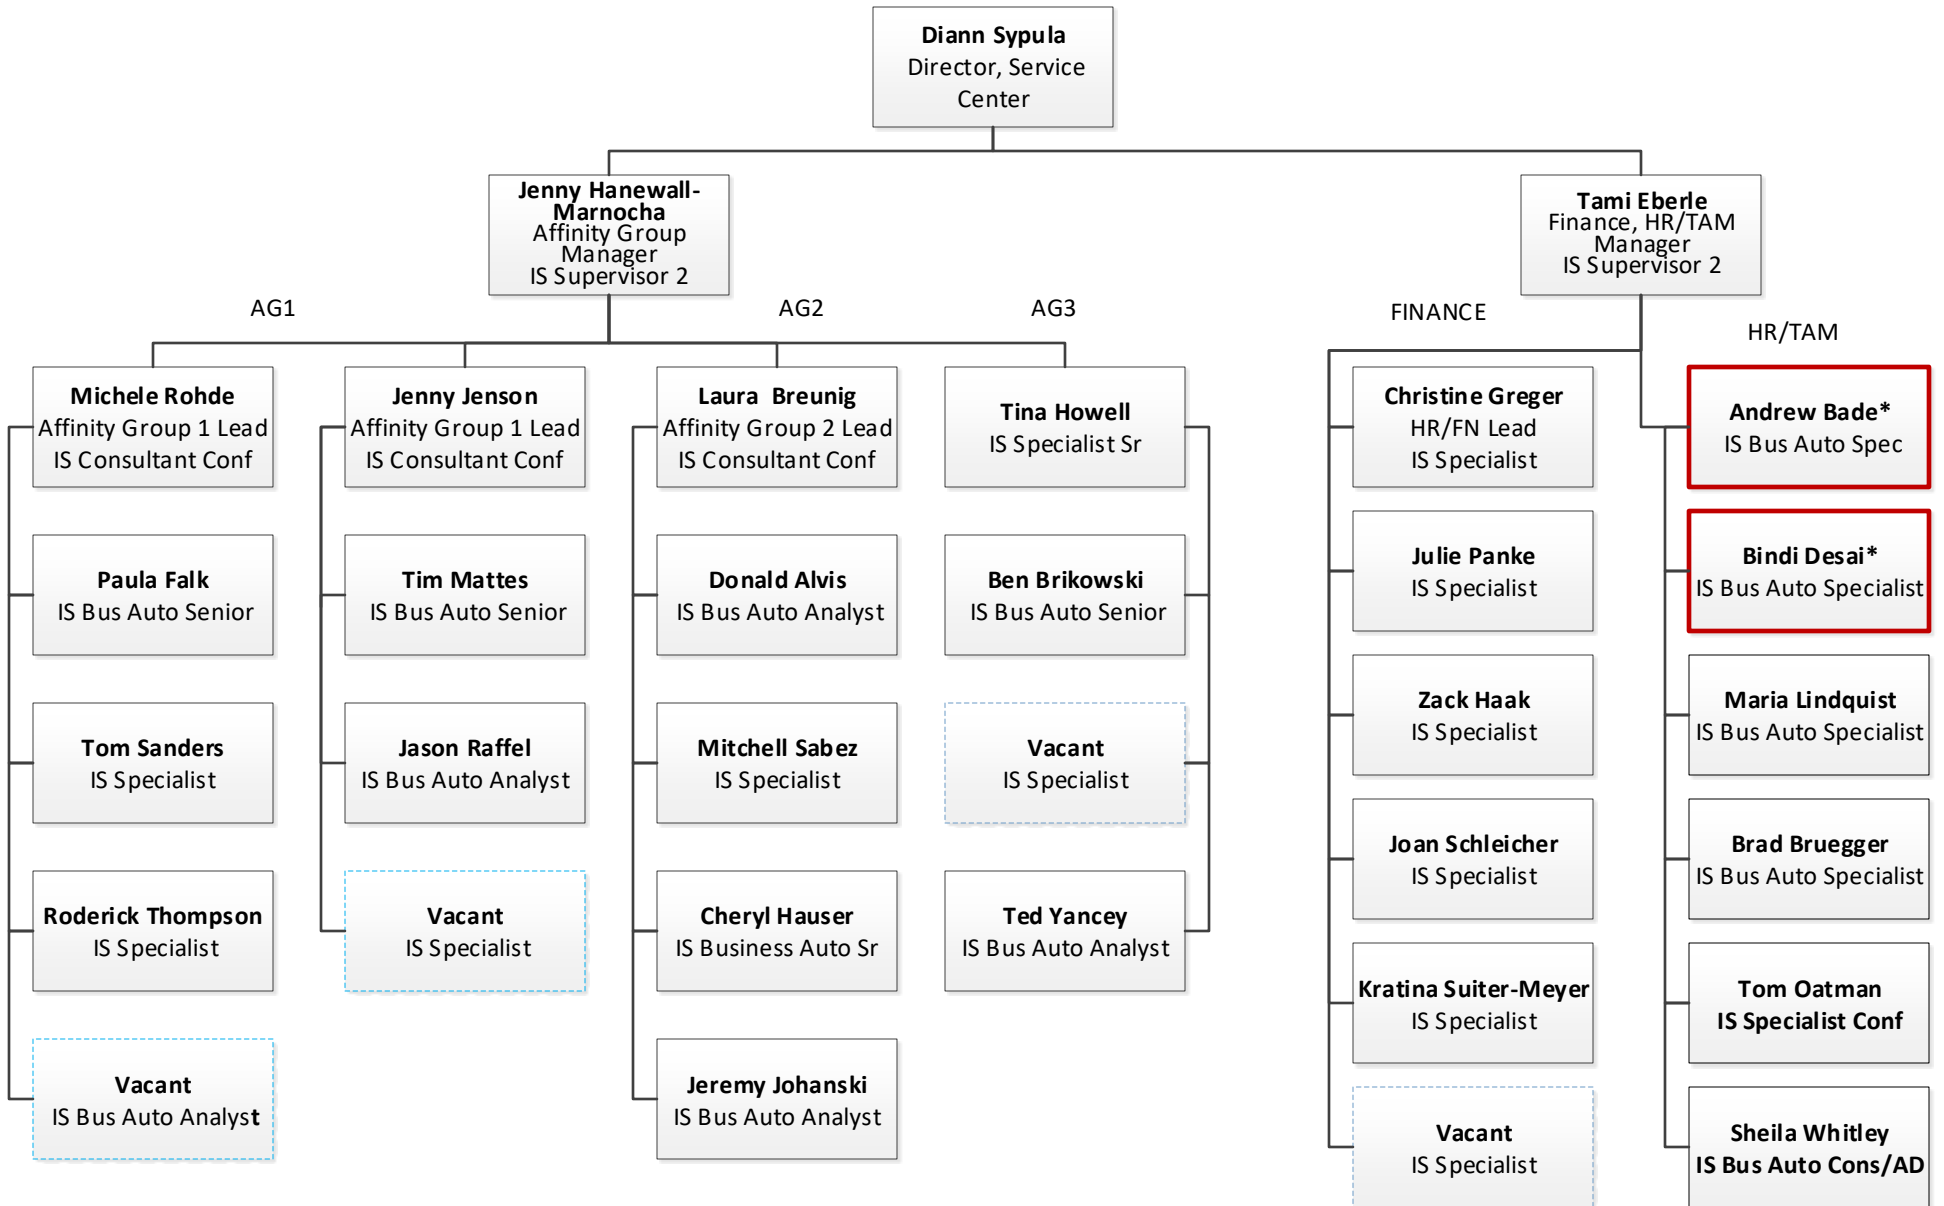

University of Wisconsin System Service Center

University of Wisconsin System Service Center

University of Wisconsin System Service Center

*employees temporary assigned to PUM Project

University of Wisconsin System Service Center

*employees temporary assigned
to PUM Project

University of Wisconsin System Service Center

*employees temporary assigned
to PUM Project

University of Wisconsin System DoIT