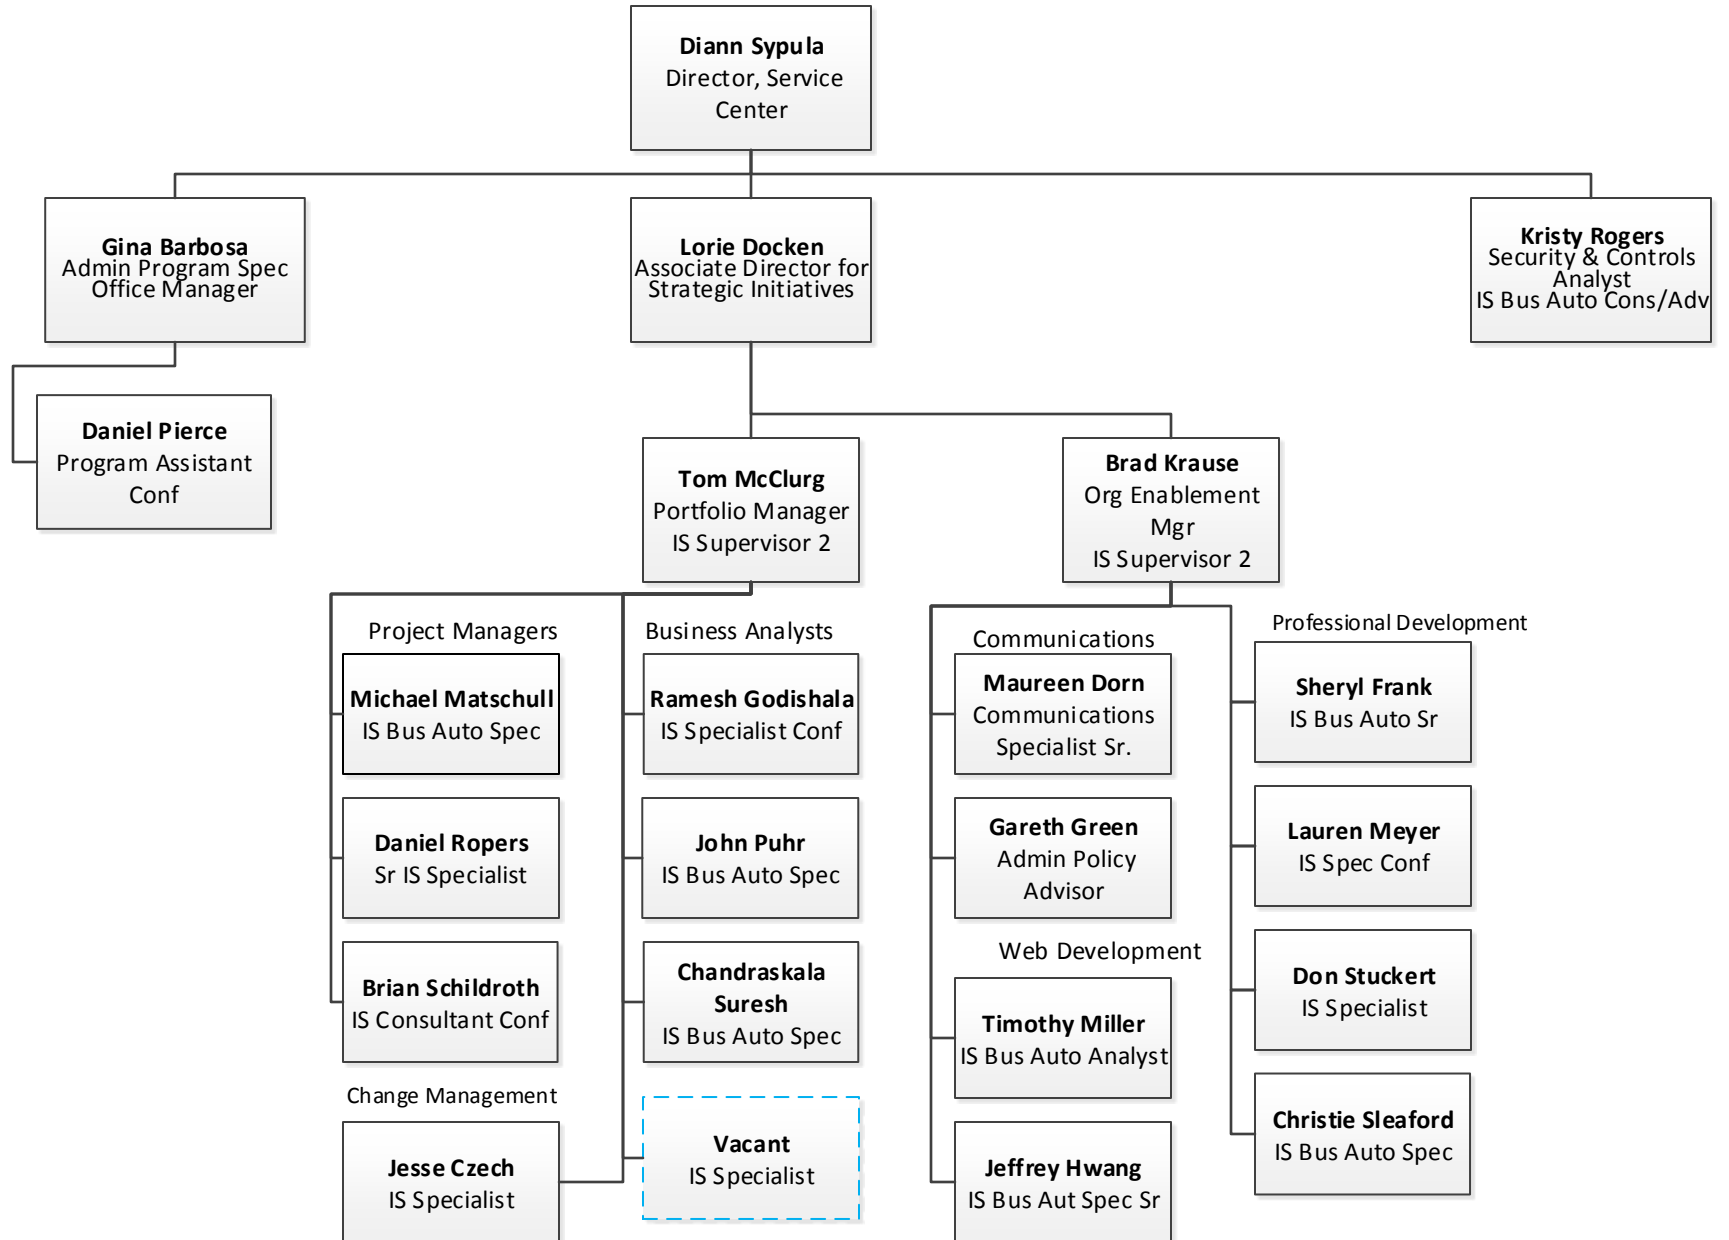

# University of Wisconsin System Service Center

# University of Wisconsin System Service Center

\*employees temporary assigned to PUM Project