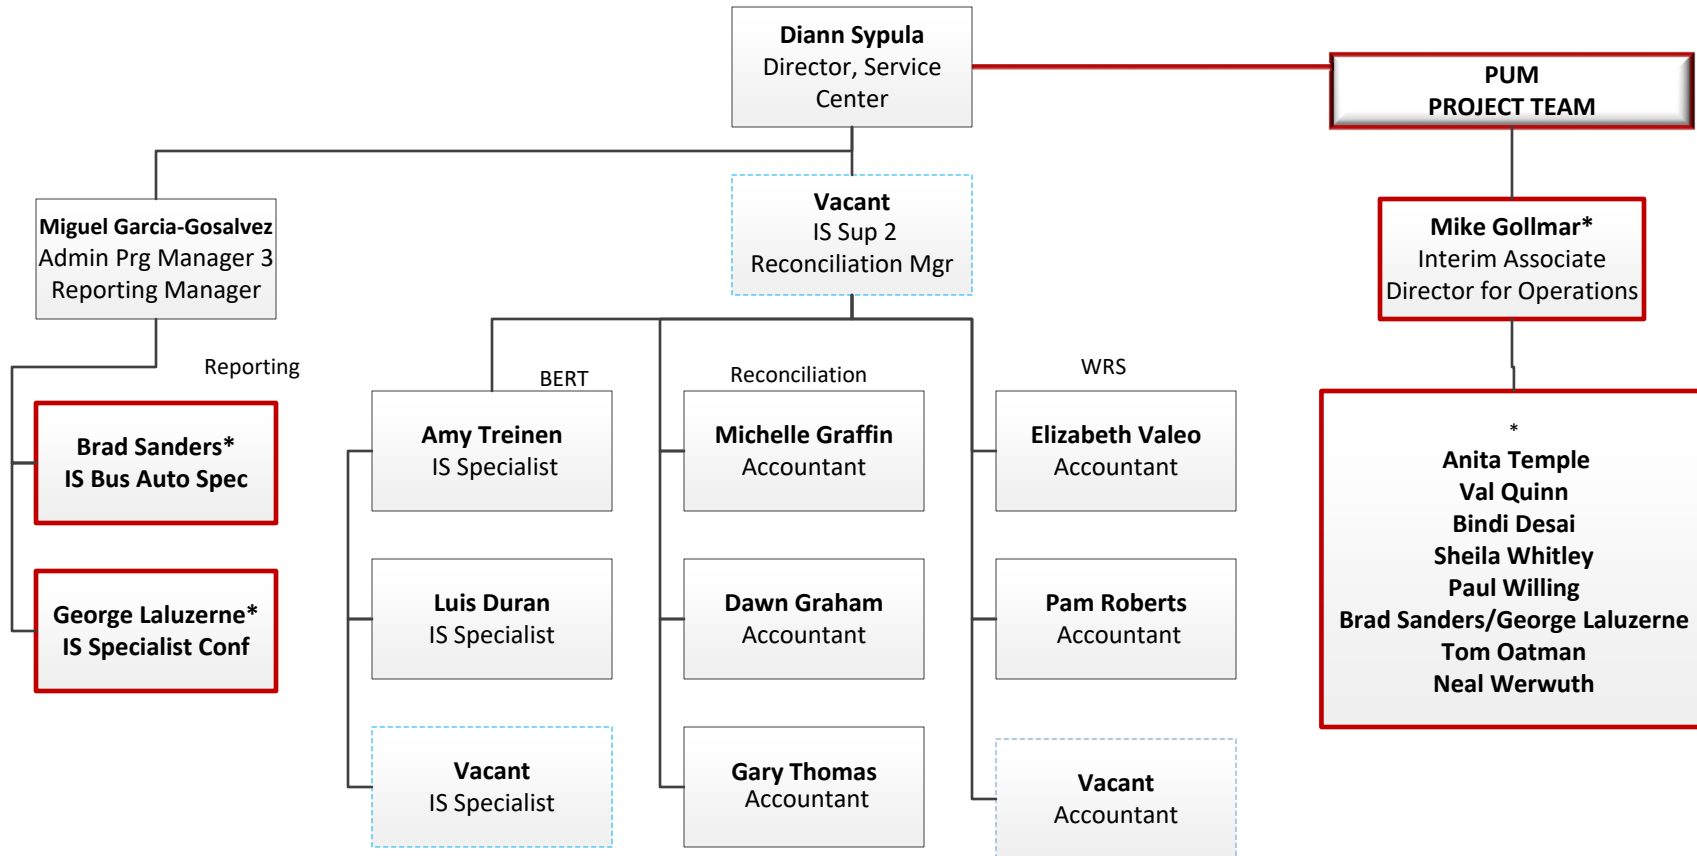

University of Wisconsin System Service Center

University of Wisconsin System Service Center

University of Wisconsin System Service Center

*employees temporary assigned to PUM Project

University of Wisconsin System Service Center

University of Wisconsin System Service Center

*employees temporary assigned
to PUM Project

University of Wisconsin System DoIT