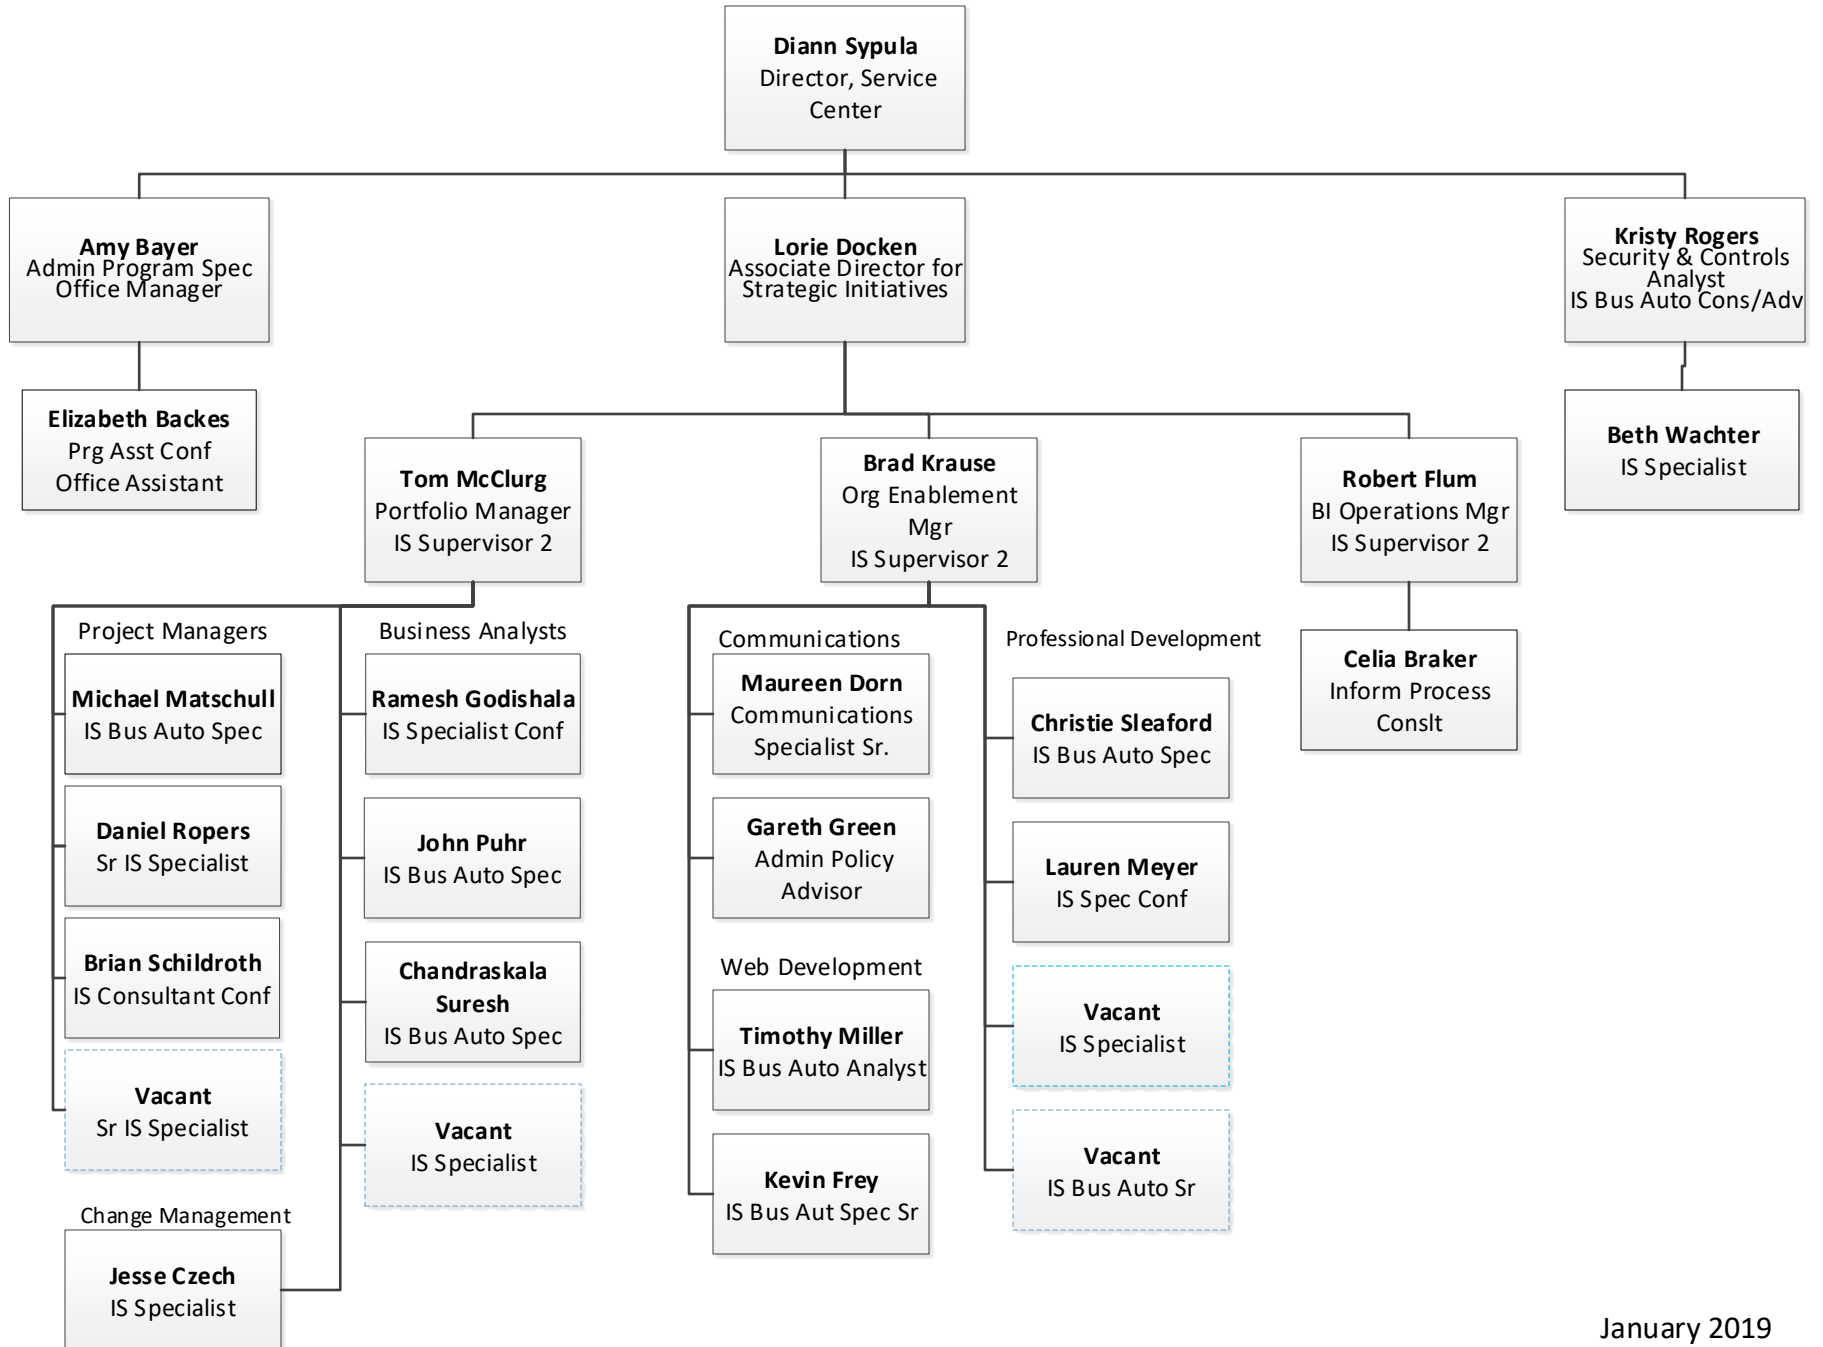

University of Wisconsin System Service Center

University of Wisconsin System Service Center

University of Wisconsin System Service Center

*employees temporary assigned to PUM Project

University of Wisconsin System Service Center

*employees temporary assigned
to PUM Project

University of Wisconsin System Service Center

*employees temporary assigned
to PUM Project

University of Wisconsin System DoIT