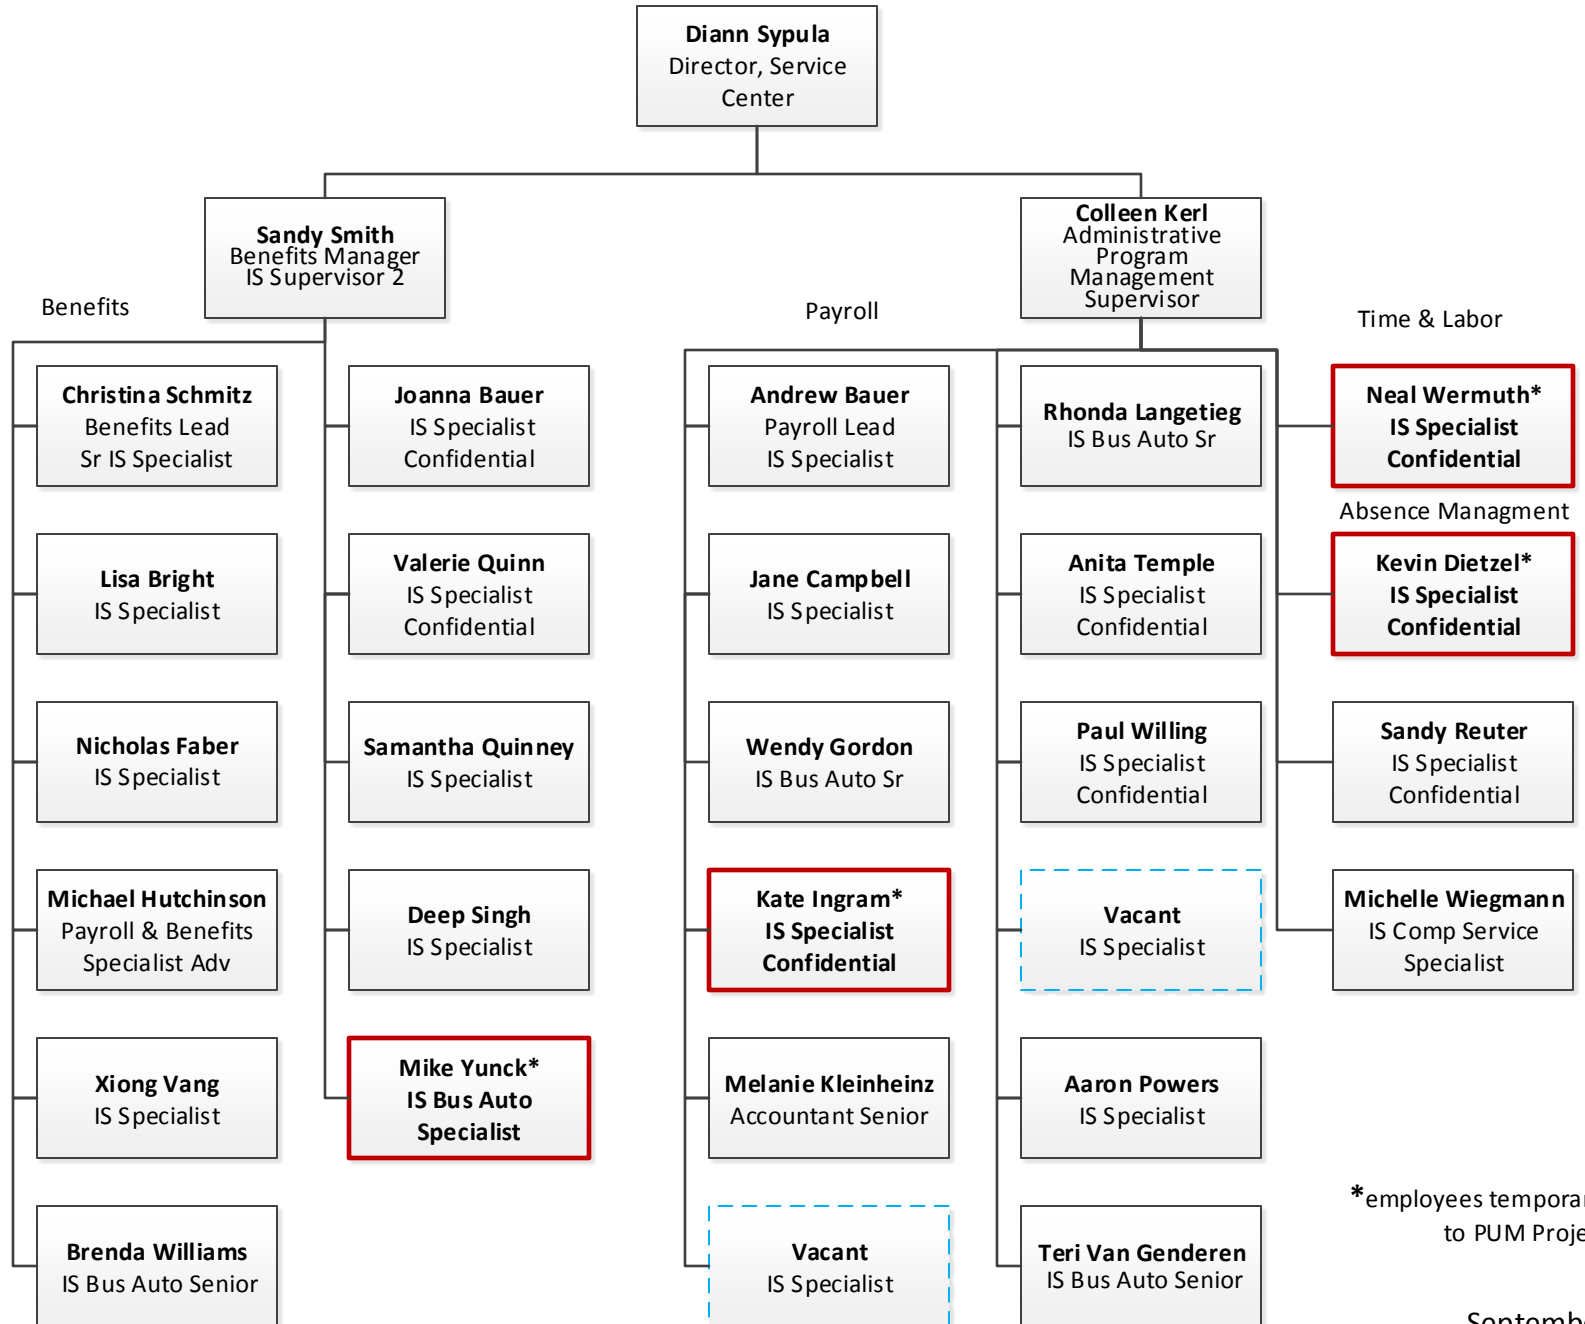

# University of Wisconsin System Service Center

# University of Wisconsin System Service Center

\*employees temporary assigned to PUM Project