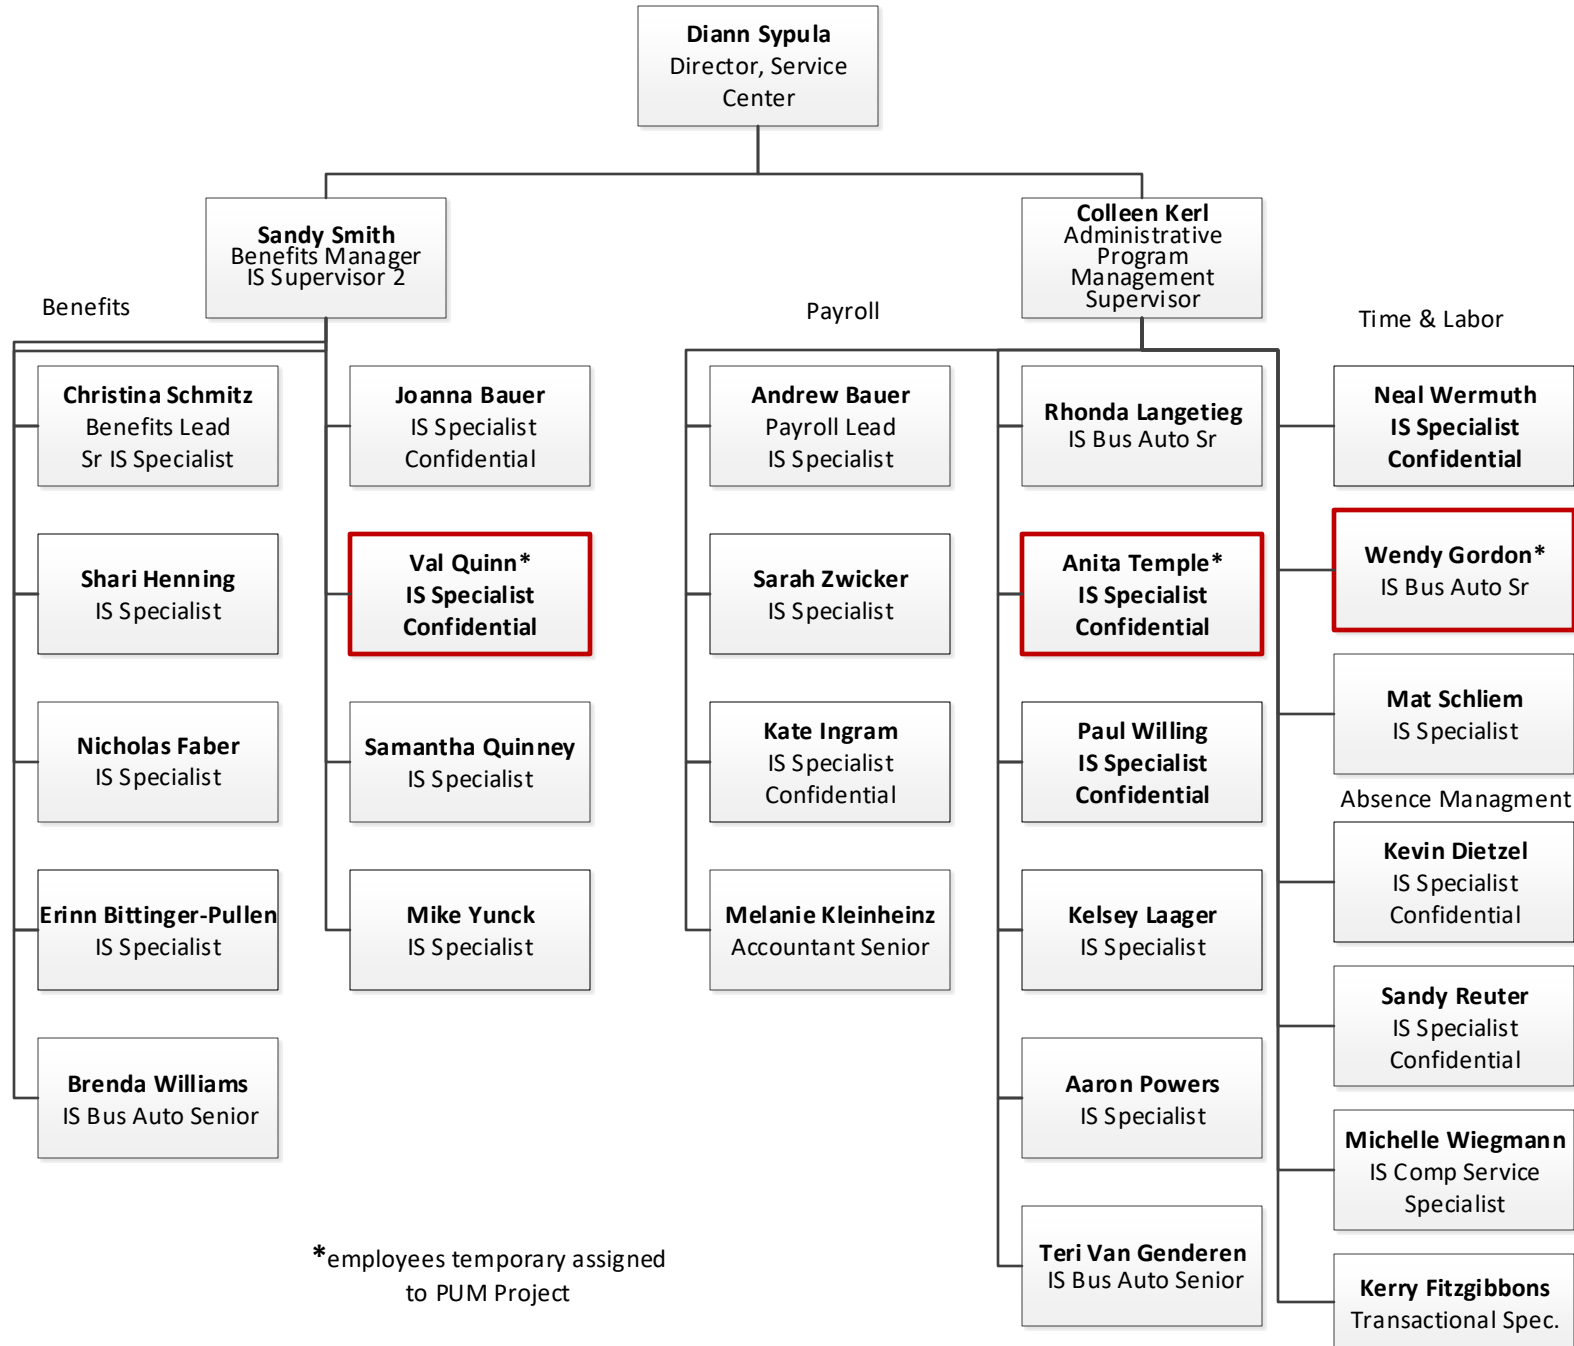

University of Wisconsin System Service Center

University of Wisconsin System Service Center

University of Wisconsin System Service Center

*employees temporary assigned to PUM Project

University of Wisconsin System Service Center

*employees temporary assigned
to PUM Project

University of Wisconsin System Service Center

*employees temporary assigned
to PUM Project

University of Wisconsin System DoIT