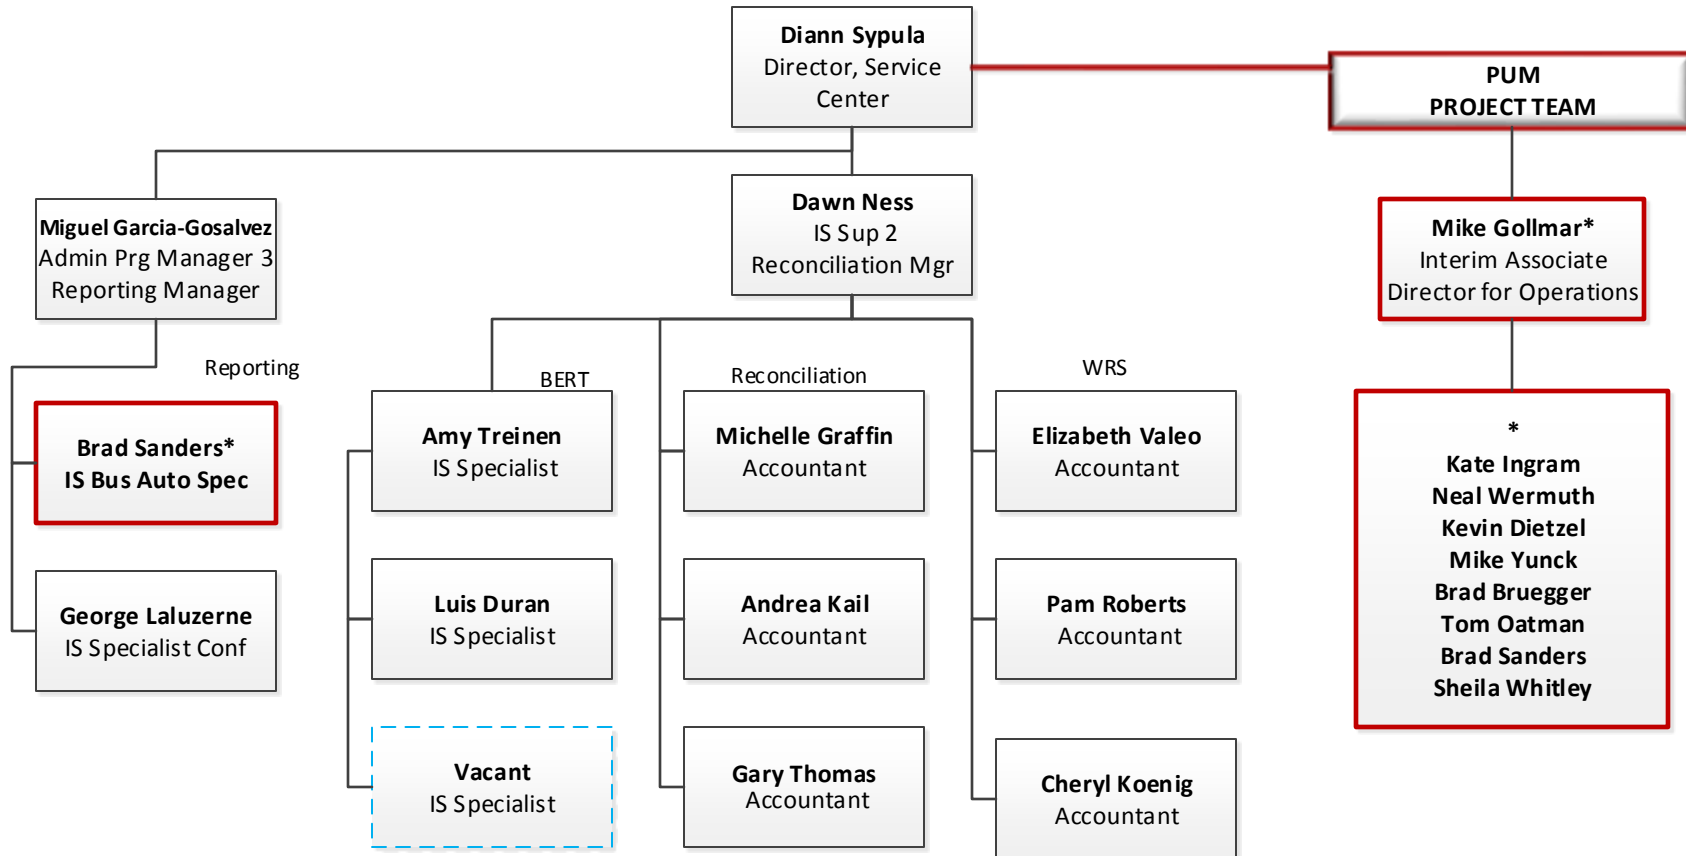

# University of Wisconsin System Service Center

\*employees temporary assigned  
to PUM Project