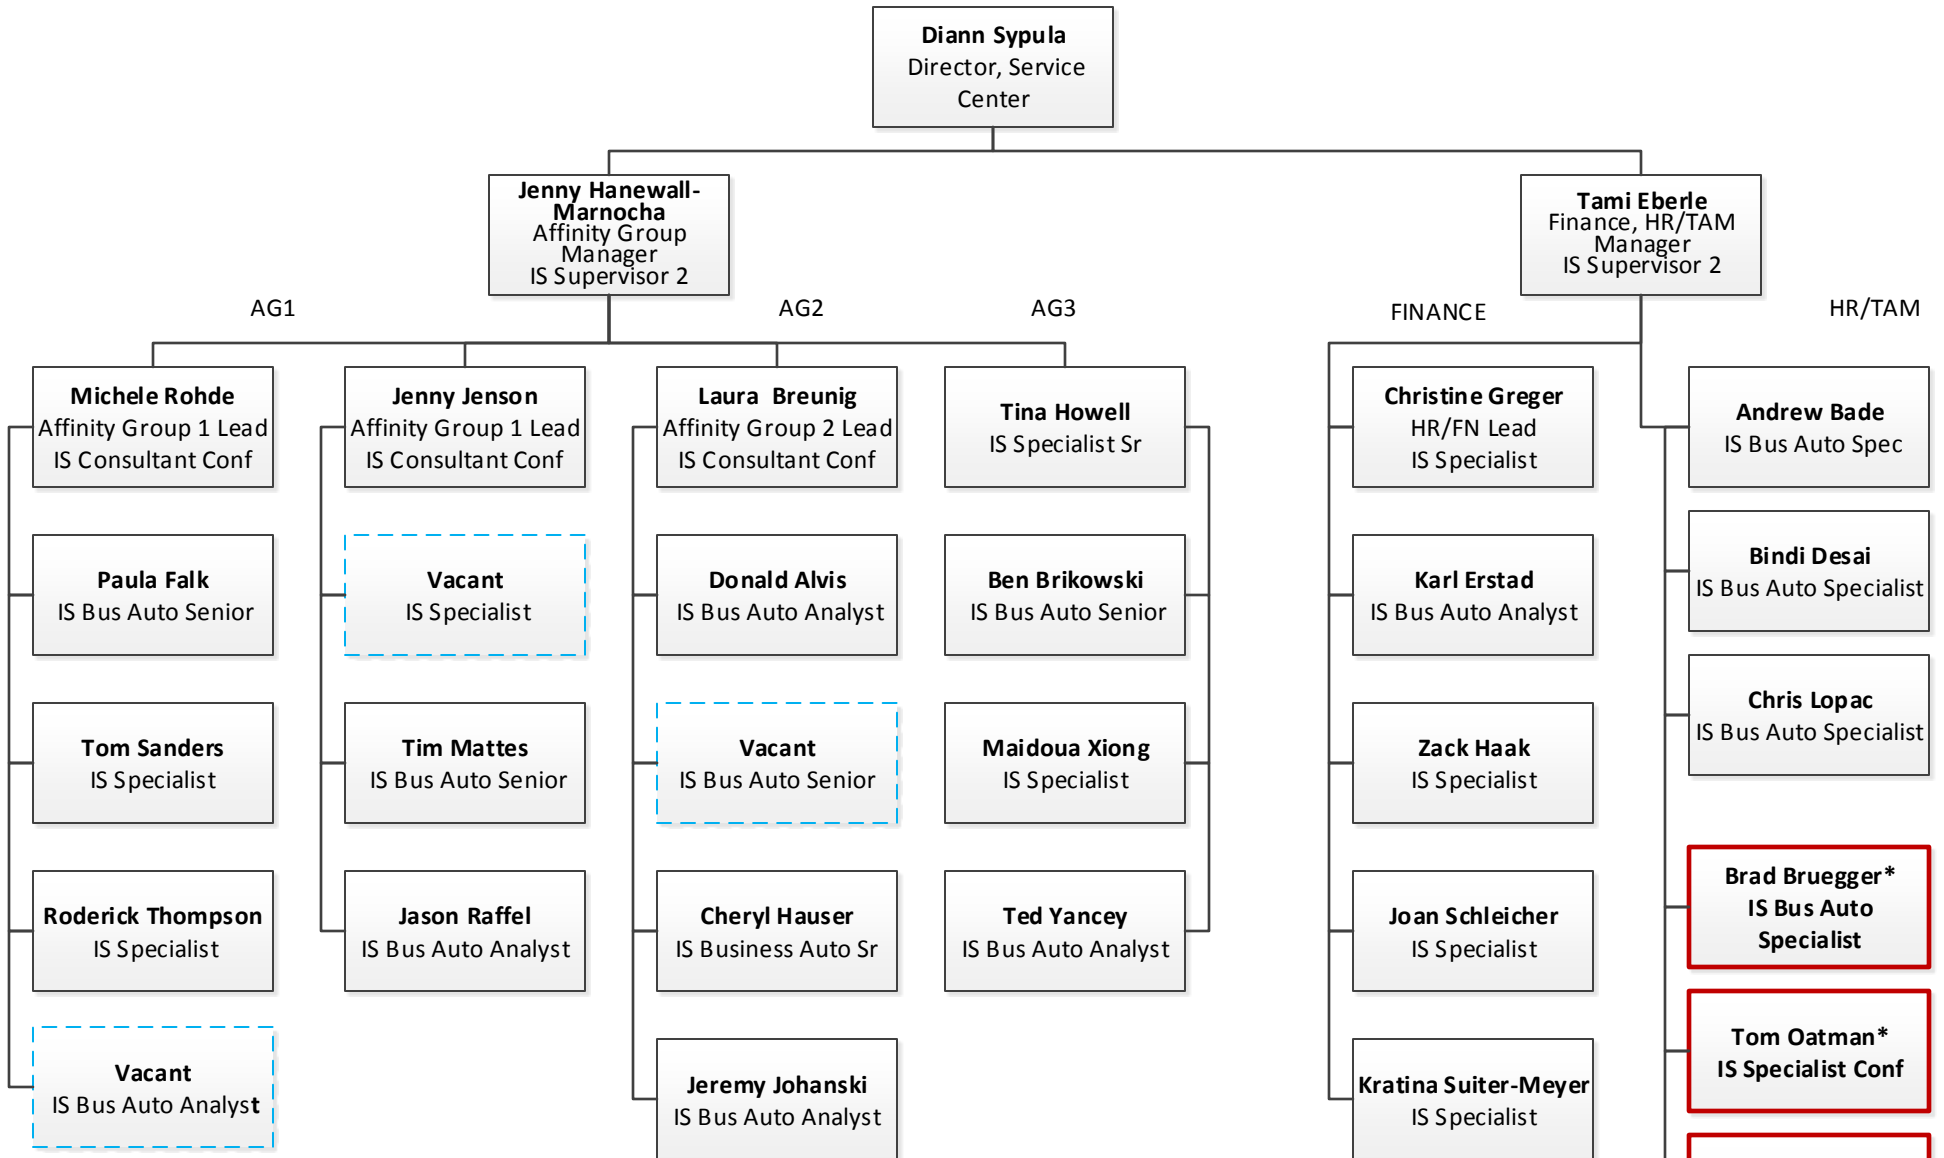

# University of Wisconsin System Service Center

# University of Wisconsin System Service Center

\*employees temporary assigned to PUM Project